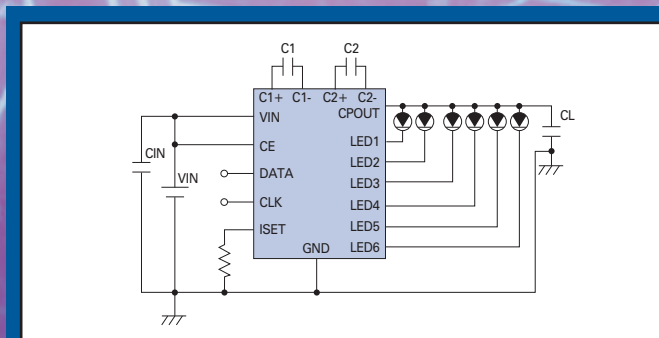

Key Features

- Input Voltage Range: 2.7V ~ 5.5V
- Switching Frequency: 1MHz
- LED Brightness Control via I2C Interface
- Output Current: 140mA LED Constant Current

Typical Application Circuit