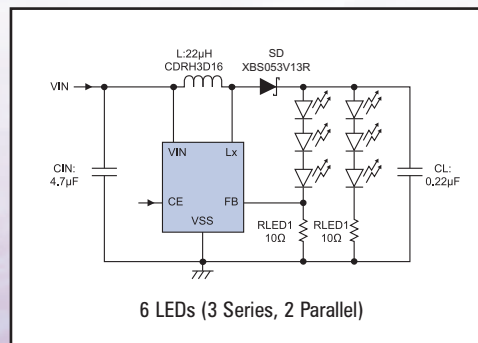

COMING SOON

White LED Driver Solutions

XC9133 White LED Driver Step-Up DC/DC Converter

The **XC9133 Series** is a step-up DC/DC converter for driving white LEDs.

Available in SOT25 and USP-6C packages.