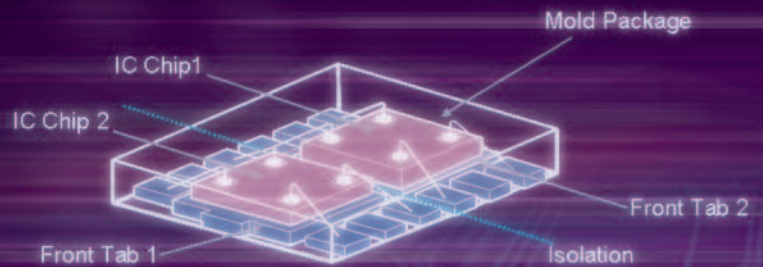

## IN THIS ISSUE

- **New Multi Chip Modules (MCMs)**  
 XCM517 Dual Step-Down DC/DC  
 XCM519 Step-Down DC/DC + LDO  
 XCM406 Dual Ultra LDO  
 XCM410 Dual Voltage Detector
- **28V High Speed CMOS LDO Regulator**  
 XC6701
- **28V High Speed CMOS LDO + Voltage Detector**  
 XC6408
- **1A High Speed Low VIN CMOS LDO Regulator**  
 XC6220
- **No CL Cap CMOS LDO Regulator**  
 XC6501
- **Dual Green Operation (GO) CMOS LDO Regulator**  
 XC6416
- **Dual High Speed, Low Noise CMOS LDO Regulator**  
 XC6419
- **1µA Iq CMOS LDO Regulator**  
 XC6502
- **400mA High Side Switch**  
 XC8102
- **Li-ion Battery Charger IC**  
 XC6802
- **0.6µA Iq Voltage Detector**  
 XC6120
- **PLL Clock Generator IC**  
 XC25BS8