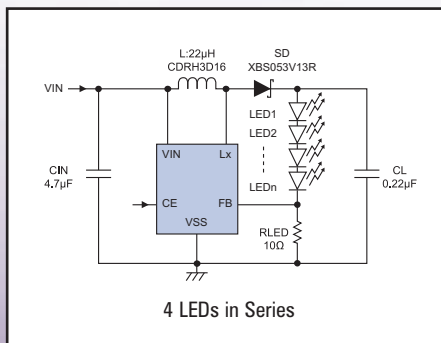

COMING SOON

White LED Driver Solutions

XC9133 White LED Driver Step-Up DC/DC Converter

The **XC9133 Series** is a step-up DC/DC converter for driving white LEDs.

Available in SOT25 and USP-6C packages.